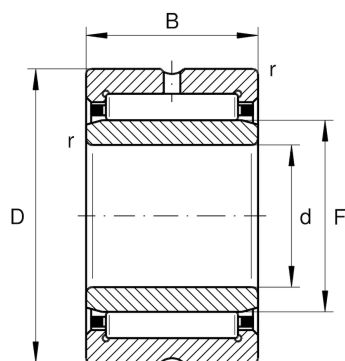

**NKI30/20-TV-XL**

Needle roller bearing

Schaeffler ID:  
0507621840000

Needle roller bearings NKI, light series

X-life

## Technical information

**Main Dimensions & Performance Data**

d	30 mm	Bore diameter
D	45 mm	Outside diameter
B	20 mm	Width
$C_r$	31,000 N	Basic dynamic load rating, radial
$C_{0r}$	48,500 N	Basic static load rating, radial
$C_{ur}$	8,600 N	Fatigue load limit, radial
$n_G$	12,900 1/min	Limiting speed
$n_{gr}$	6,800 1/min	Reference speed
	106.53 g	Weight

**Dimensions**

F	35 mm	Raceway diameter inner ring
$r_{min}$	0.3 mm	Minimum chamfer dimension
s	0.5 mm	Axial displacement

**Temperature range**

$T_{min}$	-20 °C	Operating temperature min.
$T_{max}$	120 °C	Operating temperature max.