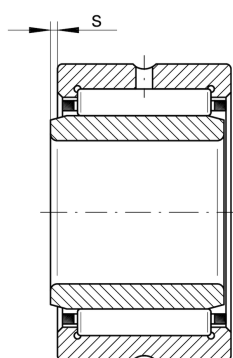

**NKI30/20-TV-XL**

Needle roller bearing

Schaeffler ID:  
0507621840000

Needle roller bearings NKI, light series

X-life

## Technical information

**Main Dimensions & Performance Data**

d	30 mm	Bore diameter
D	45 mm	Outside diameter
B	20 mm	Width
$C_r$	31,000 N	Basic dynamic load rating, radial
$C_{0r}$	48,500 N	Basic static load rating, radial
$C_{ur}$	8,600 N	Fatigue load limit, radial
$n_G$	12,900 1/min	Limiting speed
$n_{gr}$	6,800 1/min	Reference speed
	106.53 g	Weight

**Dimensions**

F	35 mm	Raceway diameter inner ring
$r_{min}$	0.3 mm	Minimum chamfer dimension
s	0.5 mm	Axial displacement

**Temperature range**

$T_{min}$	-20 °C	Operating temperature min.
$T_{max}$	120 °C	Operating temperature max.